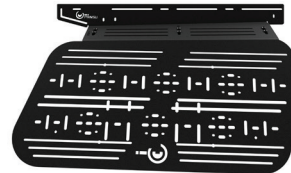

Pro Rack Window Accessory Panel (Passenger Side) has you covered with the additional rack space you need.

PTN59-60243 MSRP: **$475.00**

Land Cruiser