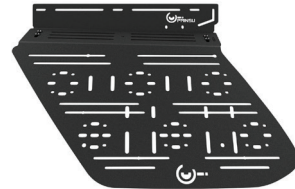

Pro Rack Window Accessory Panel (Driver Side) has you covered with the additional rack space you need.

PTN59-89151 MSRP: **$350.00**

4Runner