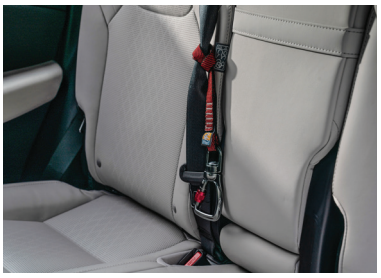

Kurgo Direct to Seatbelt Tether snaps onto your dog's harness and inserts into your vehicle's seatbelt.
PTN59-8923C (With Swivel) MSRP: **$14.00**
PTN59-8923D (Without Swivel) MSRP: **$14.00**
4Runner, bZ4X, Camry, Corolla, Corolla Cross, Corolla Hatchback, Toyota Crown, GR Corolla, Highlander, Grand Highlander, Mirai, Prius, RAV4, RAV4 Plug-in Hybrid, Venza