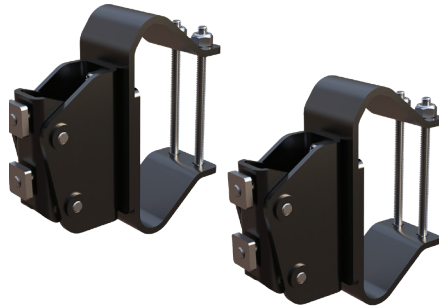

KAMMOK

The **Kammok Crosswing Basket Mount Kit** is the mounting solution for basket-style racks and utility truck racks, with adjustable j-brackets that allow for a custom fit.

PTN0B-00165 MSRP: $89.95
Sienna, Tundra, Tacoma, Highlander, Grand Highlander, Sequoia, RAV4, RAV4 Plug-in Hybrid, Corolla Cross, 4Runner, Venza