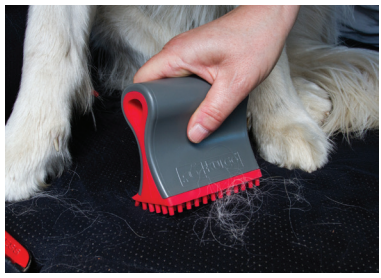

Go further together with pet products that enable people and their pups to travel well together, and confidently explore their worlds.

Kurgo Enhanced Strength Tru-Fit Dog Car Harness has 5 points of adjustment designed for a custom fit and includes a padded chest plate for comfort.
PTN59-8923E (Extra Small), **PTN59-8923F** (Small), **PTN59-8923H** (Large), **PTN59-8923J** (Large), **PTN59-8923K** (Extra Large)
MSRP: \$43.00
 4Runner, bZ4X, Camry, Corolla, Corolla Cross, Corolla Hatchback, Toyota Crown, GR Corolla, Highlander, Grand Highlander, Mirai, Prius, RAV4, RAV4 Plug-in Hybrid, Venza