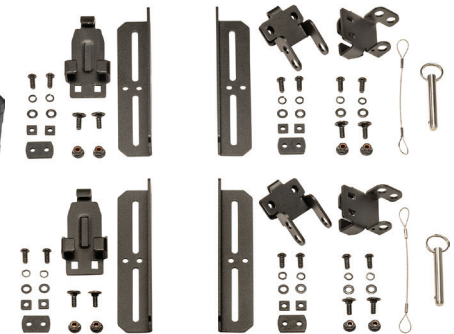

BX85S Pelican Cargo cases are the perfect solution to keep your valuable gear, clothing, tools, and even dry food organized, secured, and protected.
Exterior Dimensions: 56.00 x 13.00 x 11.50 in
PTN98-00103 MSRP: **$434.95**
Tacoma, Tundra