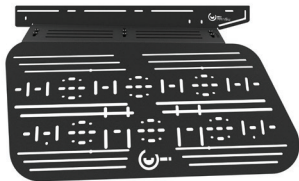

PTN59-89152 MSRP: **\$350.00**

4Runner

Pro Roof Rack with Standard Wind Deflector is an all-new rack designed to push the boundaries of adventure.

PTN59-60241 MSRP: **\$1,355.00**

Land Cruiser

Pro Rack Window Accessory Panel (Driver Side) has you covered with the additional rack space you need.