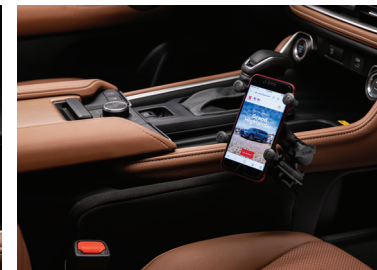

RAM® X-Grip Seat Wedge Mount for Phones features spring-loaded holder for standard phones with 4 rubber caps for holding power and vibration damping. Includes RAM® Tough-Wedge™ base that comfortably fits in the gap between seat and center console.

PTN59-0023Z (Standard) MSRP: **$107.49**
PTN59-0023O (Large) MSRP: **$111.99**
Universal