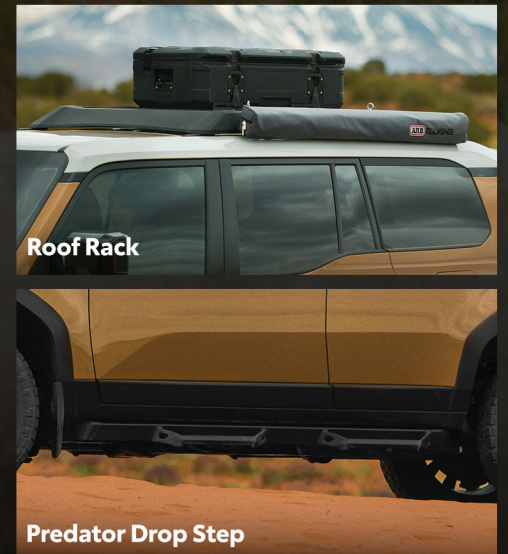

Pelican BX90R Cargo Case

Roof Rack

Predator Drop Step

Do not overload vehicle and properly secure roof load. See Owner's Manual for weight limits and restrictions.