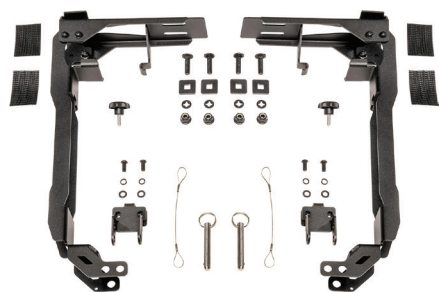

SDDLMT2B Saddle Case Bed Mount Kit for Toyota trucks. No drilling required. Locks to vehicle securely. Allows case to be removed or mounted quickly. Requires BX55S or BX85S cargo case.

PTN98-00030 MSRP: **$310.95**
Tacoma, Tundra