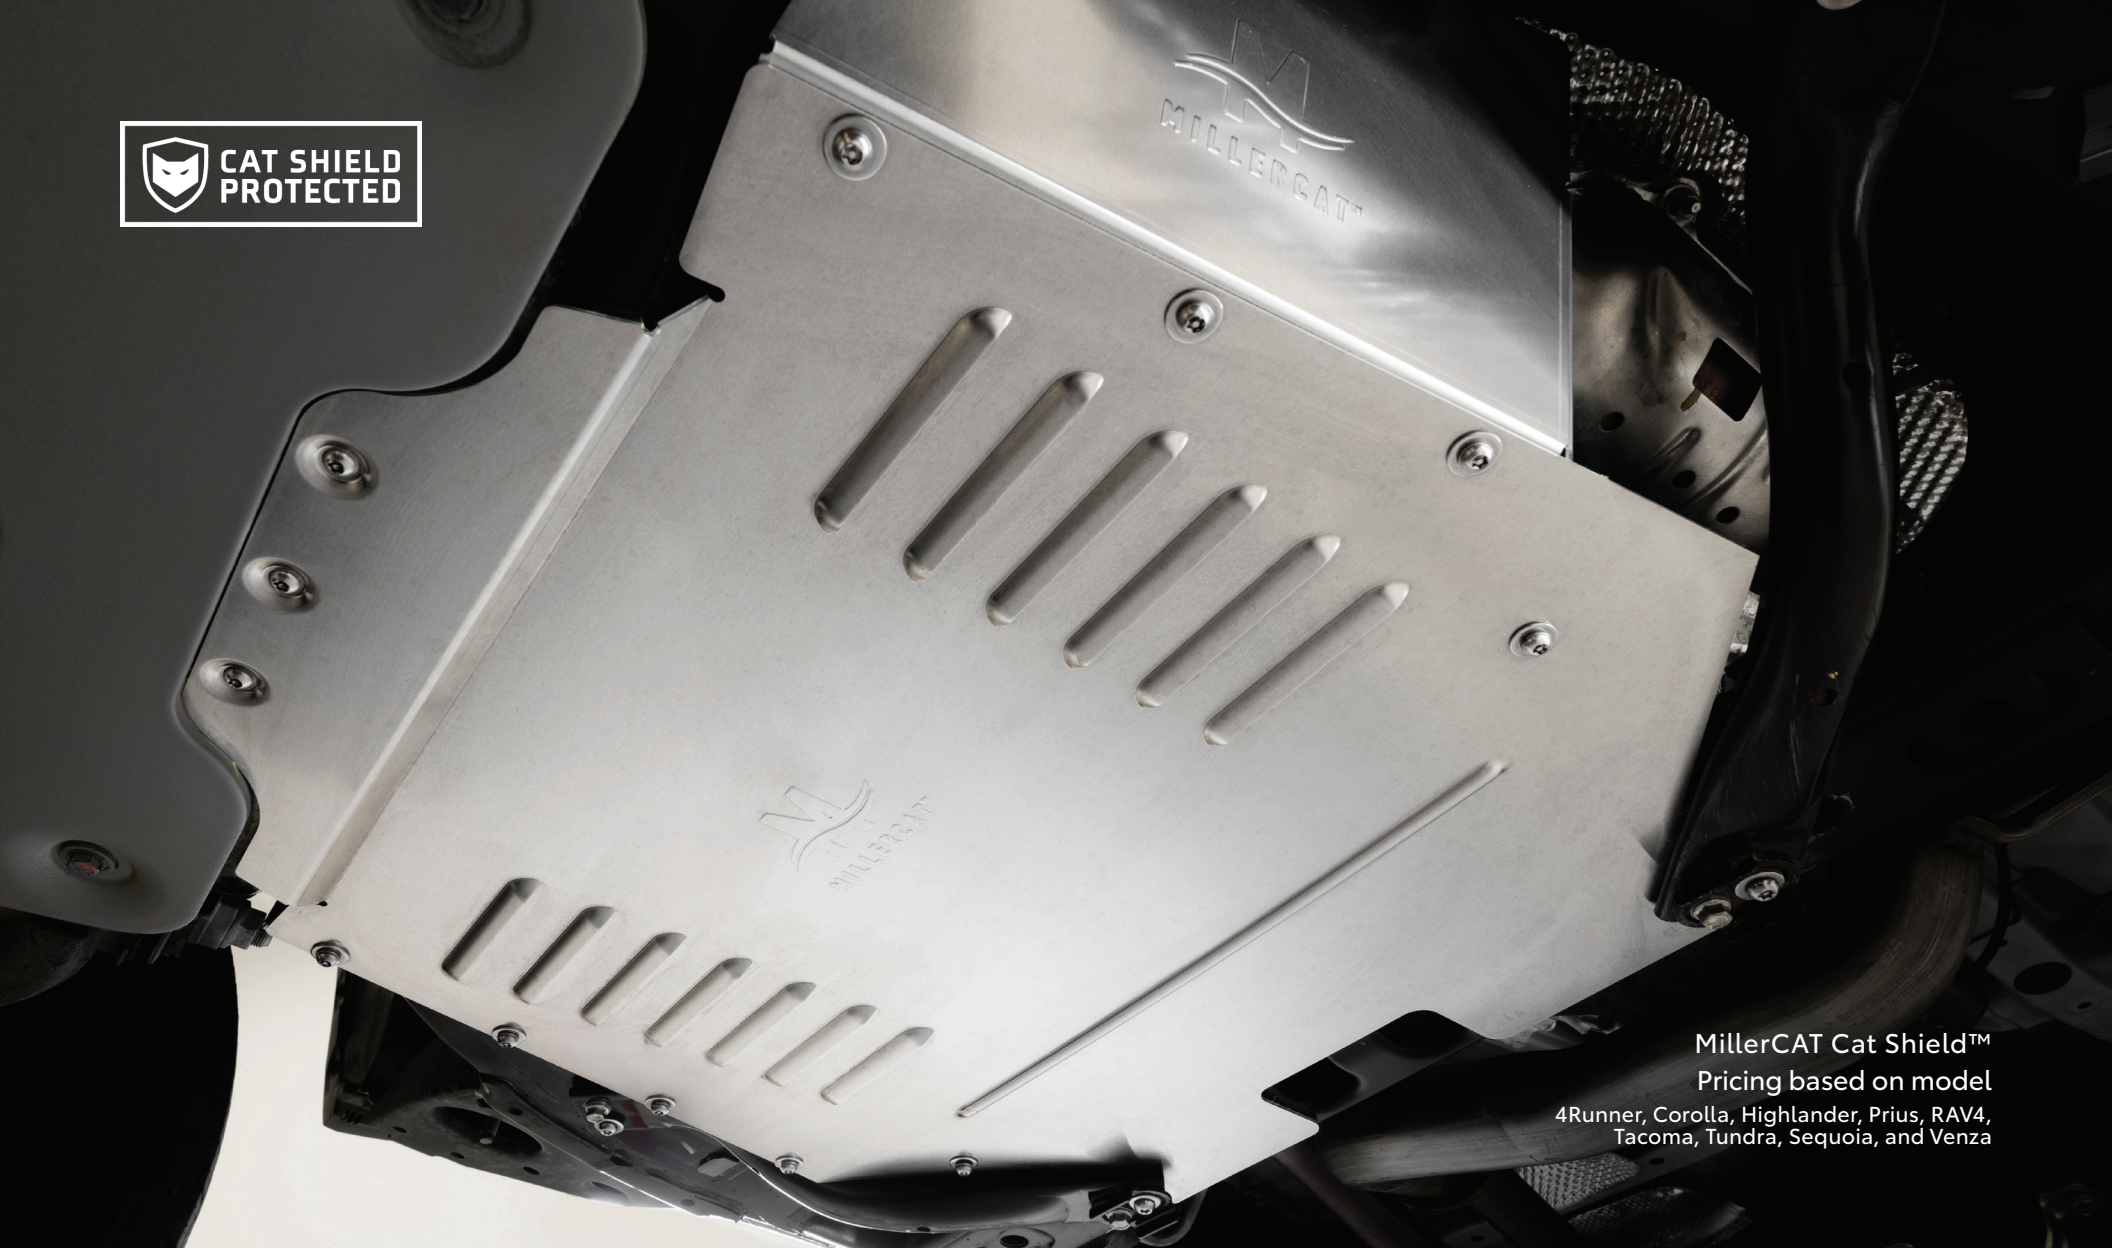

MillerCAT Cat Shield™
Pricing based on model
4Runner, Corolla, Highlander, Prius, RAV4,
Tacoma, Tundra, Sequoia, and Venza

MillerCAT Shields are carefully crafted with stainless steel or aluminum to create a barrier to help protect the vehicle's most vulnerable areas from catalytic converter theft.