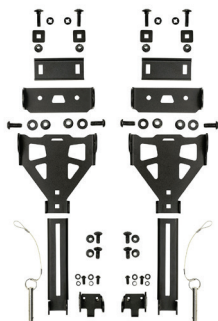

XBEDMT-002BLK Cross Bed Mount Kit for Toyota trucks. No drilling required. Locks to vehicle securely. Allows case to be removed or mounted quickly. Requires BX135 or BX225 cargo case.

PTN98-00050 MSRP: **$269.95**
Tacoma, Tundra