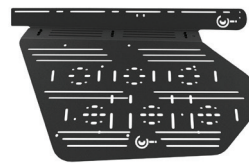

OG Rack Window Accessory Panel (Driver Side) has you covered with the additional rack space you need.
PTN59-0C231 MSRP: $475.00
Sequoia