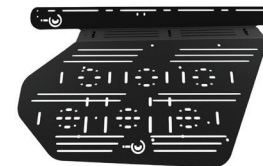

OG Rack Window Accessory Panel (Passenger Side) has you covered with the additional rack space you need.
PTN59-0C232 MSRP: $475.00
Sequoia