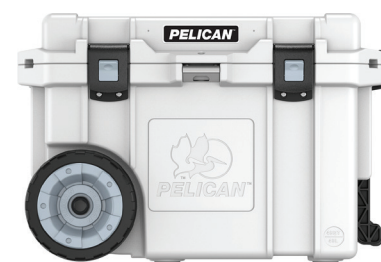

Pelican 45QT Elite Wheeled Cooler is designed for you, for whatever the adventure.
Exterior Dimensions: 29.66 x 20.00 x 19.25 in
PTN98-00150 (Tan), **PTN98-00155** (White), **PTN98-00153** (Graphite) MSRP: **$465.95**
All Trucks & SUVs