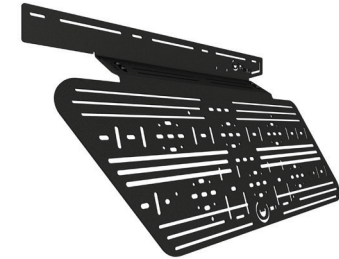

Prinsu Pro Rack Window Accessory Panel (Driver Side) provides a more robust and versatile panel for mounting accessories to the exterior driver-side rear window of your 4Runner.

PTN59-89253 MSRP: $475.00

2025 4Runner