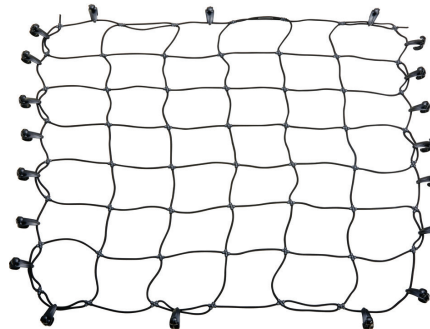

Yakima Stretch Net Large custom fit stretch net for MegaWarrior cargo basket.

PTN97-00229 MSRP: $75.00

4Runner, Highlander, Land Cruiser, RAV4, Sequoia, Sienna, Tacoma (bed), Tundra (bed), Venza